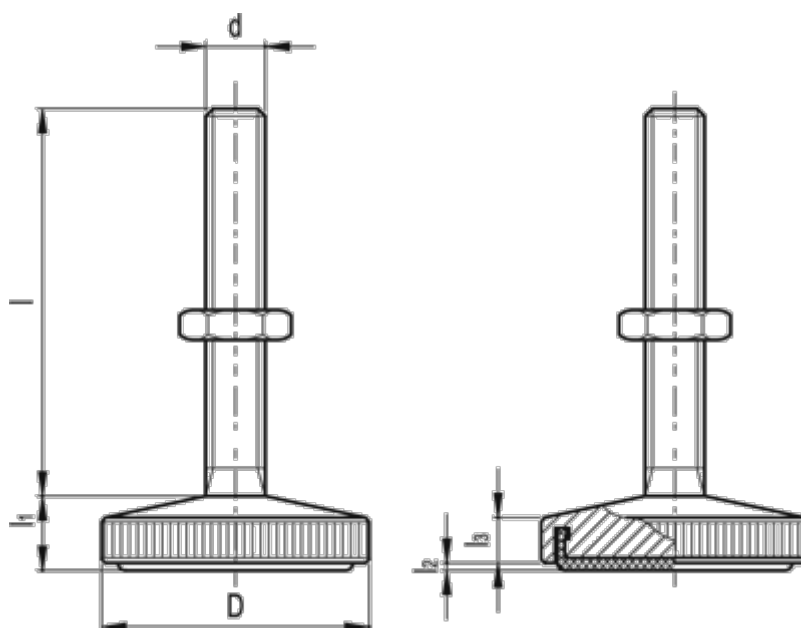

Article number: 20598042

Description: E+G Levelling foot
GN 339-36-M8-40-KS-ST

Measures

d = M8

D = 36

l = 40

l1 approx. = 9

l2 = 1.0